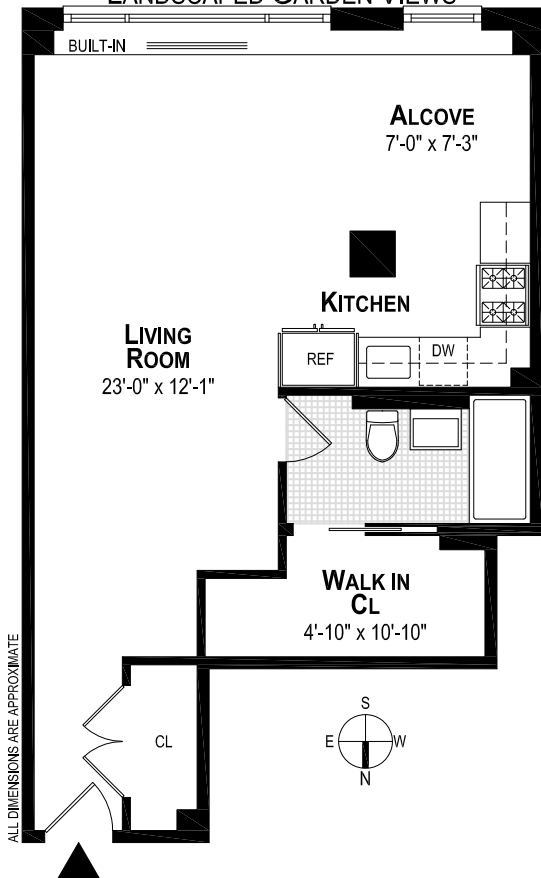

LANDSCAPED GARDEN VIEWS

420 EAST 64th STREET (E4B)