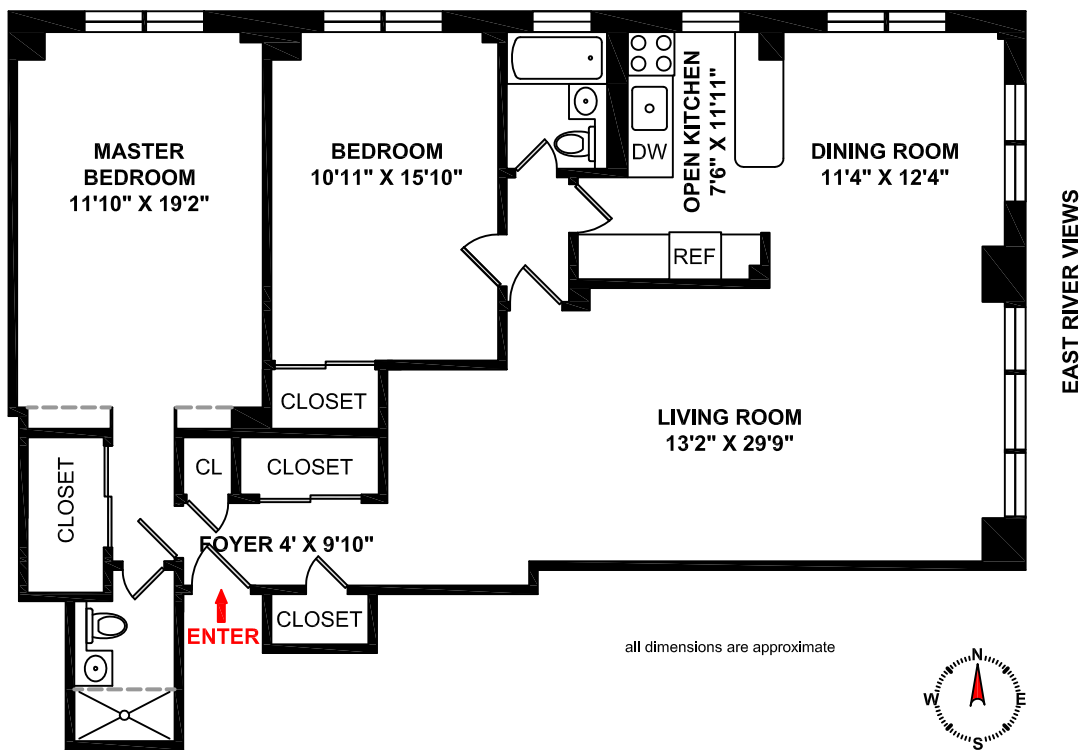

EAST RIVER VIEWS

all dimensions are approximate

10 EAST END AVENUE, APARTMENT 15C